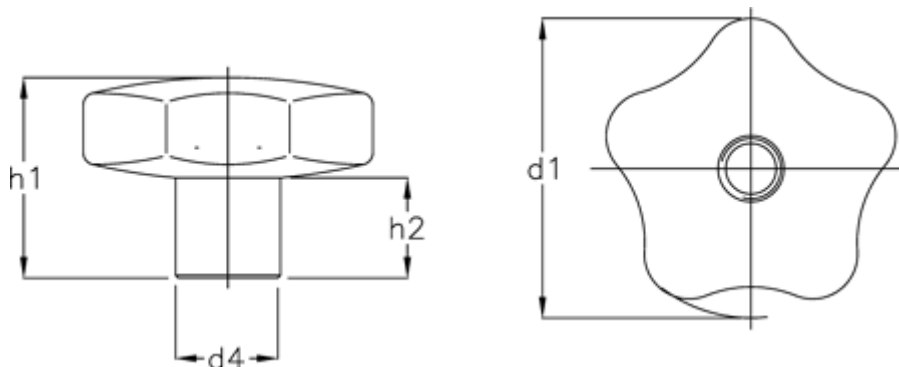

Article number: 20539035

Description: E+G Hand knob GN 5336-40-A-MT

## Measures

---

$d1 = 40$

$d4 = 15$

$H1 = 25$

$H2 = 12.5$